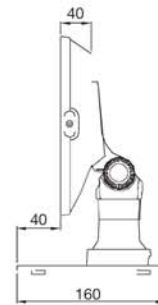

## Specification

Model	LP-08Rxxx	
Panel *	Viewing Area	8.0"
	Resolution	800 x 600 SVGA
	Color	262,144
	Viewing Angle	H: 50°, V: 65°, R65°, L65°   H: 50°, V: 65°, R65°, L65°
	Response Time Tr/Tf	12/18 ms   10/15 ms
	Contrast Ratio	400:1   500:1
	Brightness	200 cd/m <sup>2</sup>   350 cd/m <sup>2</sup>
Video Input	VGA Signal	R/G/B Analog VGA
	Scan Frequencies	H: 40KHz V: 60~75Hz
Control	Power	On / Off with LED Indicator
Power Adaptor	Input	Universal AC 100 ~ 240 V, 50 / 60 Hz
	Output	DC +12 V
Power	Management	VESA DPMS Standard
	Consumption	15W / 1W
Environment	Temperature	0°C ~ 60°C
	Humidity	10% ~ 82%
Weight		1.1kg
Safety & EMI		FCC, CE(CB), CCC, BSMI, UL/cUL
Applications		POS, Banking, ATM, IPC, TML, Web IA, Mini PC, ...etc
Optional	Cabinet Color	White or Black

## Dimension

## Optional

**Anti-Reflection  
Strengthen Glass**

**Add-on Base**  
Swivel 56° from Left to Right

**Tilt Base (-5°~90°)**  
Tilt Adjustment -5°~90°  
for Various Applications.

Unit:mm

Specification is subject to change without notice. 2008.04