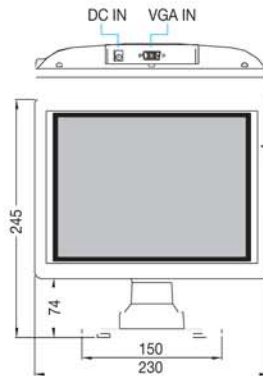

## Specification

Model	LP-08Rxxx	
Panel *	Viewing Area	8.0"
	Resolution	800 x 600 SVGA
	Color	262,144
	Viewing Angle	H: 50°, V: 65°, R65°, L65°   H: 50°, V: 65°, R65°, L65°
	Response Time Tr/Tf	12/18 ms   10/15 ms
	Contrast Ratio	400:1   500:1
	Brightness	200 cd/m <sup>2</sup>   350 cd/m <sup>2</sup>
Video Input	VGA Signal	R/G/B Analog VGA
	Scan Frequencies	H: 40KHz V: 60~75Hz
Control	Power	On / Off with LED Indicator
Power Adaptor	Input	Universal AC 100 ~ 240 V, 50 / 60 Hz
	Output	DC +12 V
Power	Management	VESA DPMS Standard
	Consumption	15W / 1W
Environment	Temperature	0°C ~ 60°C
	Humidity	10% ~ 82%
Weight		1.1kg
Safety & EMI		FCC, CE(CB), CCC, BSMI, UL/cUL
Applications		POS, Banking, ATM, IPC, TML, Web IA, Mini PC, ...etc
Optional	Cabinet Color	White or Black

## Dimension

## Optional

**Anti-Reflection  
Strengthen Glass**

**Add-on Base**  
Swivel 56° from Left to Right

**Tilt Base (-5°~90°)**  
Tilt Adjustment -5°~90°  
for Various Applications.

Unit:mm

Specification is subject to change without notice. 2008.04