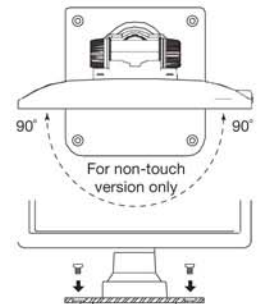

## Dimension

## Optional

**Anti-Reflection  
Strengthen Glass**

**Add-on Base**  
Swivel 56° from Left to Right

**Tilt Base (-5°~90°)**  
Tilt Adjustment -5°~90°  
for Various Applications.

Unit:mm

Specification is subject to change without notice. 2008.04