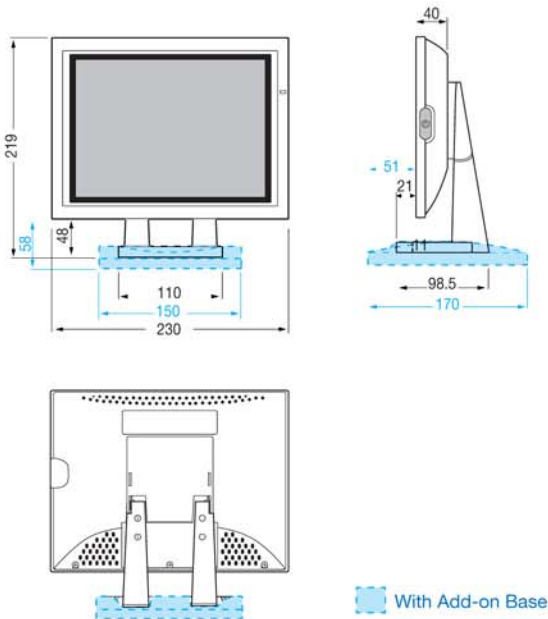

**Tilt Base (0°~90°)**  
Tilt Function 0°~90° is  
Designed for Different  
Viewing Angles of  
Various Applications.

**Mounting Base**  
With a Simple Device, The Base  
Can be Fixed on Platform Such as  
Desktop, POS Machine or Wall.

**Power Switch /  
Auto Adjustment**  
The Intelligent One  
Touch Key, Automatically  
Set Your Monitor to  
Optimal Position.

**Features:**

- Super compact size and slim design
- Full 8.0" viewing display crisp image
- On screen display easy to use
- Base wall mountable with tilt 90° adjustment
- Add-on base for stability
- Ideal solution for POS and Customer Display Application

## Specification

Model	LP-08Rxxx	
Panel *	Viewing Area	8.0"
	Resolution	800 x 600 SVGA
	Color	262,144
	Viewing Angle	H: 50°, V: 65°, R65°, L65°   H: 50°, V: 65°, R65°, L65°
	Response Time Tr/Tf	12/18 ms   10/15 ms
	Contrast Ratio	400:1   500:1
	Brightness	200 cd/m <sup>2</sup>   350 cd/m <sup>2</sup>
Video Input	VGA Signal	R/G/B Analog VGA
	Scan Frequencies	H: 40KHz V: 60~75Hz
Control	Power	On / Off with LED Indicator
Power Adaptor	Input	Universal AC 100 ~ 240 V, 50 / 60 Hz
	Output	DC +12 V
Power	Management	VESA DPMS Standard
	Consumption	15W / 1W
Environment	Temperature	0°C ~ 60°C
	Humidity	10% ~ 82%
Weight		1.1kg
Safety & EMI		FCC, CE(CB), CCC, BSMI, UL/cUL
Applications		POS, Banking, ATM, IPC, TML, Web IA, Mini PC, ...etc
Optional	Cabinet Color	White or Black

## Dimension